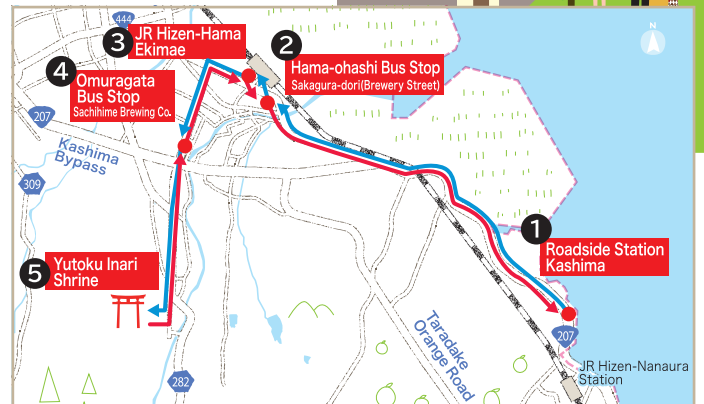

Kashima City Operation test using free buses

Period of Implementation:
December 1st, 2018(Sat)~January 28th,2019(Mon)

Section of Implementation:
Yutoku Inari Shrine~JR Hizen-Hama Station~Roadside Station Kashima

Bus operation route

Day of Operation

Have a nice trip!

2018 Dec.	1·2·3·7·8·9·	2019 Jan.	7·8·
	10·15·16·17·		12·13·14·19·
	22·23·24·29·30		20·21·26·27·28

Bus Timetable (Roadside Station Kashima→Yutoku Inari Shrine)

	1 Service	2 Service	3 Service	4 Service	5 Service	6 Service
① Roadside Station Kashima	10:00	11:05	12:00	13:15	16:00	17:05
② Hama-ohashi Bus Stop Sakagura-dori(Brewery Street)	10:07	11:12	12:07	13:22	16:07	17:12
③ JR Hizen-Hama Ekimae	10:15	11:20	12:15	13:30	16:15	17:15
④ Omuragata Bus Stop Sachihime Brewing Co.	10:20	11:25	12:20	13:35	16:20	—
⑤ Yutoku Inari Shrine	10:25	11:30	12:25	13:40	16:25	—

Bus Timetable (Yutoku Inari Shrine→Roadside Station Kashima)

	1 Service	2 Service	3 Service	4 Service	5 Service
⑤ Yutoku Inari Shrine	10:30	11:35	12:35	14:15	16:30
④ Omuragata Bus Stop Sachihime Brewing Co.	10:35	11:40	12:40	14:20	16:35
③ JR Hizen-Hama Ekimae	10:40	11:45	12:45	14:30	16:40
② Hama-ohashi Bus Stop Sakagura-dori(Brewery Street)	10:43	11:48	12:48	14:33	16:43
① Roadside Station Kashima	10:50	11:55	12:55	14:40	16:50